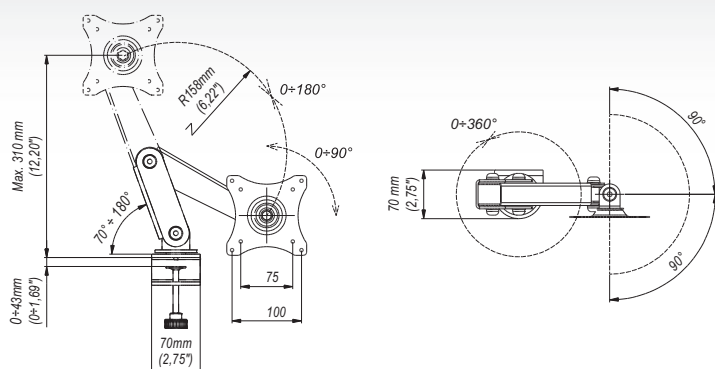

GD12 ■ LCD Desk Mount 14"-22"

Features

- 1 **SOLID BUILD**
3 mm thick powder-coated metal sheet
- 2 **ADJUSTABLE POSITION**
vertical and horizontal with 360° rotation
- 3 **UNIVERSAL**
standard VESA 75x75, 100x100

Technical Data

75x75 mm 100x100 mm	14"-22"	90°/90°	min. 75x75 mm max. 100x100 mm
10 Kg	90°/90°	360°	

Trade Information

Index	Colour	Package	EAN
GD12c-B	■	■	5908252960361
GD12s-B	■	■	5908252960378
GD12w-B	□	■	5908252963355

Package Dimensions [mm] (H x W x D)	420x170x140
Weight [Kg]	2

Accessories

Series GDA